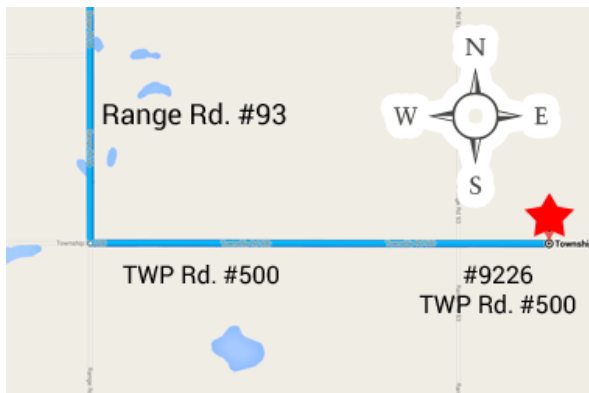

R.R. #4
Mannville, Alberta. Canada
T0B 2W0
PH: 780-763-2214

Directions to Storch Knives

From Edmonton, Alberta:  1 h 30 min (171 km)

1. Merge onto AB 16E/Yellowhead HWY East/Transcanada Highway toward Lloydminster, AB.

Continue on Yellowhead HWY East for 159km (1 h 40 min)

2. Turn right onto Range Rd. 93

Continue on Range Rd. 93 South for 5km (5 min)

3. Turn left onto Township Rd. #500

Continue on TWP Rd. #500 for 1/2 km

Destination on the left at #9226 TWP. Rd. #500

R.R. #4
Mannville, Alberta. Canada
T0B 2W0
PH: 780-763-2214

Directions to Storch Knives

From Lloydminster, Alberta: 🚗 1 hour (91 km)

1. Merge onto AB 16w/Yellowhead HWY West/Transcanada Highway toward Edmonton, AB.

Continue on Yellowhead HWY West for 91 km (1 hour)

2. Turn Left onto AB-881 South

Continue on AB-881 South for 5 km (5 min)

3. Turn Right onto Township Rd. #500

Continue on Township Rd. #500 for 4.5 km (5 min)