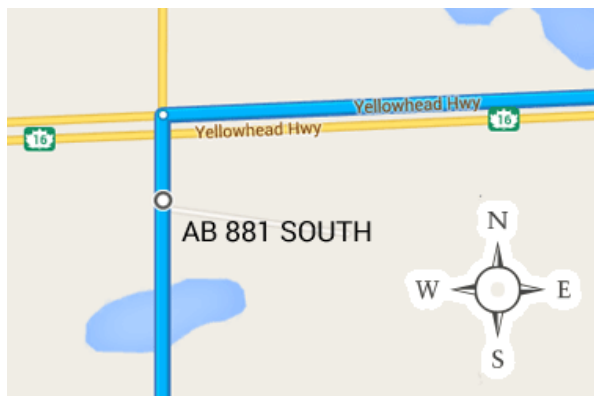

R.R. #4
Mannville, Alberta. Canada
T0B 2W0
PH: 780-763-2214

Directions to Storch Knives

From Edmonton, Alberta:  1 h 30 min (171 km)

1. Merge onto AB 16E/Yellowhead HWY East/Transcanada Highway toward Lloydminster, AB.

Continue on Yellowhead HWY East for 159km (1 h 40 min)

2. Turn right onto Range Rd. 93

Continue on Range Rd. 93 South for 5km (5 min)

3. Turn left onto Township Rd. #500

Continue on TWP Rd. #500 for 1/2 km

Destination on the left at #9226 TWP. Rd. #500

R.R. #4
Mannville, Alberta. Canada
T0B 2W0
PH: 780-763-2214

Directions to Storch Knives

From Lloydminster, Alberta: 🚗 1 hour (91 km)

1. Merge onto AB 16w/Yellowhead HWY West/Transcanada Highway toward Edmonton, AB.

Continue on Yellowhead HWY West for 91 km (1 hour)

2. Turn Left onto AB-881 South

Continue on AB-881 South for 5 km (5 min)

3. Turn Right onto Township Rd. #500

Continue on Township Rd. #500 for 4.5 km (5 min)